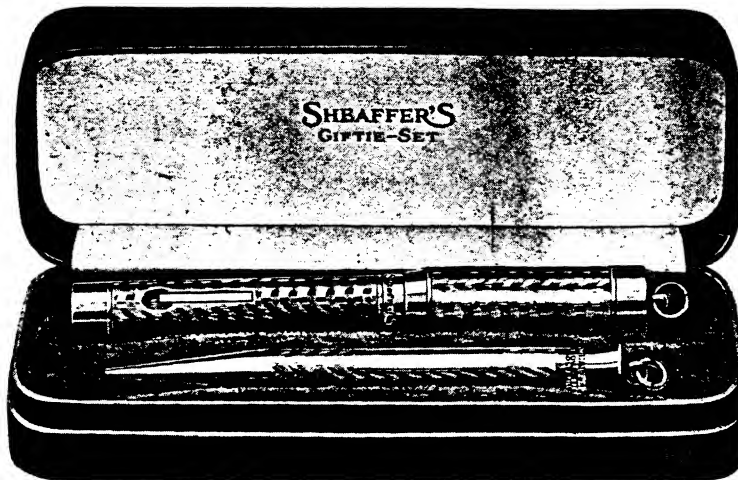

“Gifts That Last”

*Net—See Discount Sheet

Sheaffer's Giftie Sets

Regular length—pen five inches, pencil five inches

Set No.	Pcl. No.	Pcl. Price	Pen No.	Pen Price	Set Price
*B2	BH	\$ 3.50	26HC	\$ 7.50	\$ 9.50
*C2	CH	4.00	36HC	9.00	11.00
*G2	GH	4.00	38HC	9.50	11.50